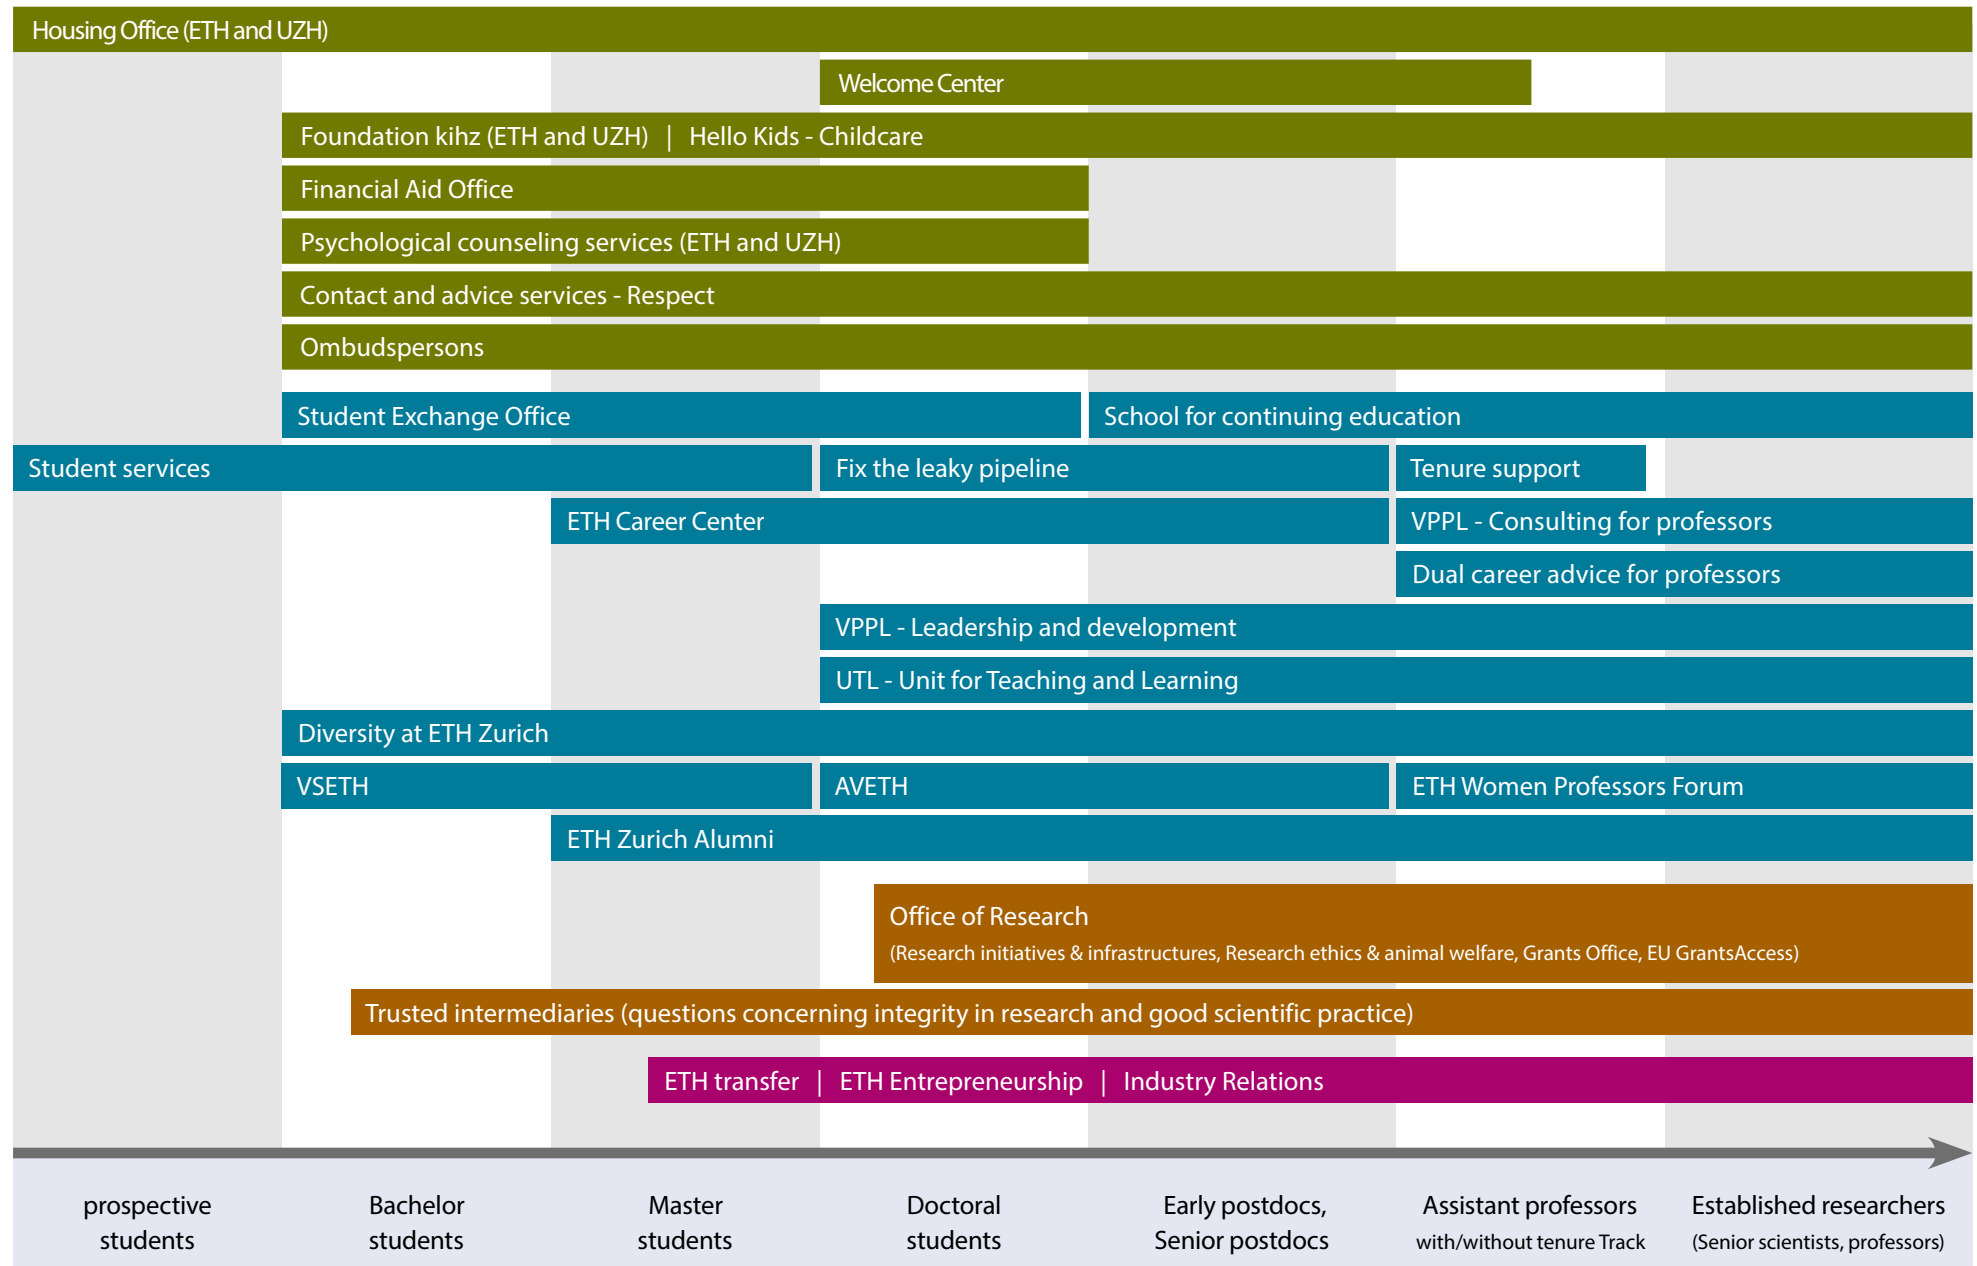

# Support offered at ETH Zurich for studies and scientific careers

[www.ethz.ch/support-services-studies-careers](http://www.ethz.ch/support-services-studies-careers)

Timeline

prospective students

Bachelor students

Master students

Doctoral students

Early postdocs, Senior postdocs

Assistant professors with/without tenure Track

Established researchers (Senior scientists, professors)

■ Support for personal matters  
■ Support and associations for studies, scientific and other careers

■ Support for research  
■ Support for tech transfer issues